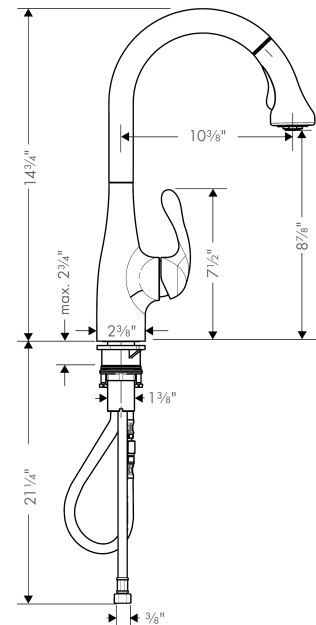

Allegro E Gourmet

Allegro E Gourmet 2-Spray HighArc Kitchen Faucet, Pull-Down, 1.75 GPM

Finishes : **chrome** Part no. : **04066000**

Description

Features

- Swivel range 150°
- Full and needle spray
- Locking spray diverter (reverts to default spray mode upon valve closing)
- MagFit magnetic sprayhead docking
- Flow: 1.75 GPM
- Ceramic cartridge
- 3/8" hoses

Item details

List Price \$ 683.00

Technology

Compliance

Product image

Scale drawing

Allegro E Gourmet

Allegro E Gourmet 2-Spray HighArc Kitchen Faucet, Pull-Down, 1.75 GPM

Finishes : chrome Part no. : 04066000

Exploded drawing

Year of production: >11/15

Allegro E Gourmet

Allegro E Gourmet 2-Spray HighArc Kitchen Faucet, Pull-Down, 1.75 GPM

Finishes : **chrome** Part no. : **04066000**

Spare parts list

Year of production: >11/15

Pos.	Description	Part no.	Price	PU
1	handle	98597001	-	1
2	flange	96468000	-	1
3	nut	96461000	-	1
4	cartridge, assy	92730000	-	1
5	handspray	98599001	-	1
6	fixing set (Ø 34)	95049000	-	1
7	weight	92500000	-	1
8	connection hose 35½" M8x0,75 3/8"	96316001	-	1
9	seal	95008000	-	1
10	filter	97735000	-	1
11	set of non return valves DW 15	97350000	-	1
12	support	97523000	-	1
13	screw cover	88655000	-	1
14	hose 1,50 m	88624000	-	1
15	non return valve	93218000	-	1