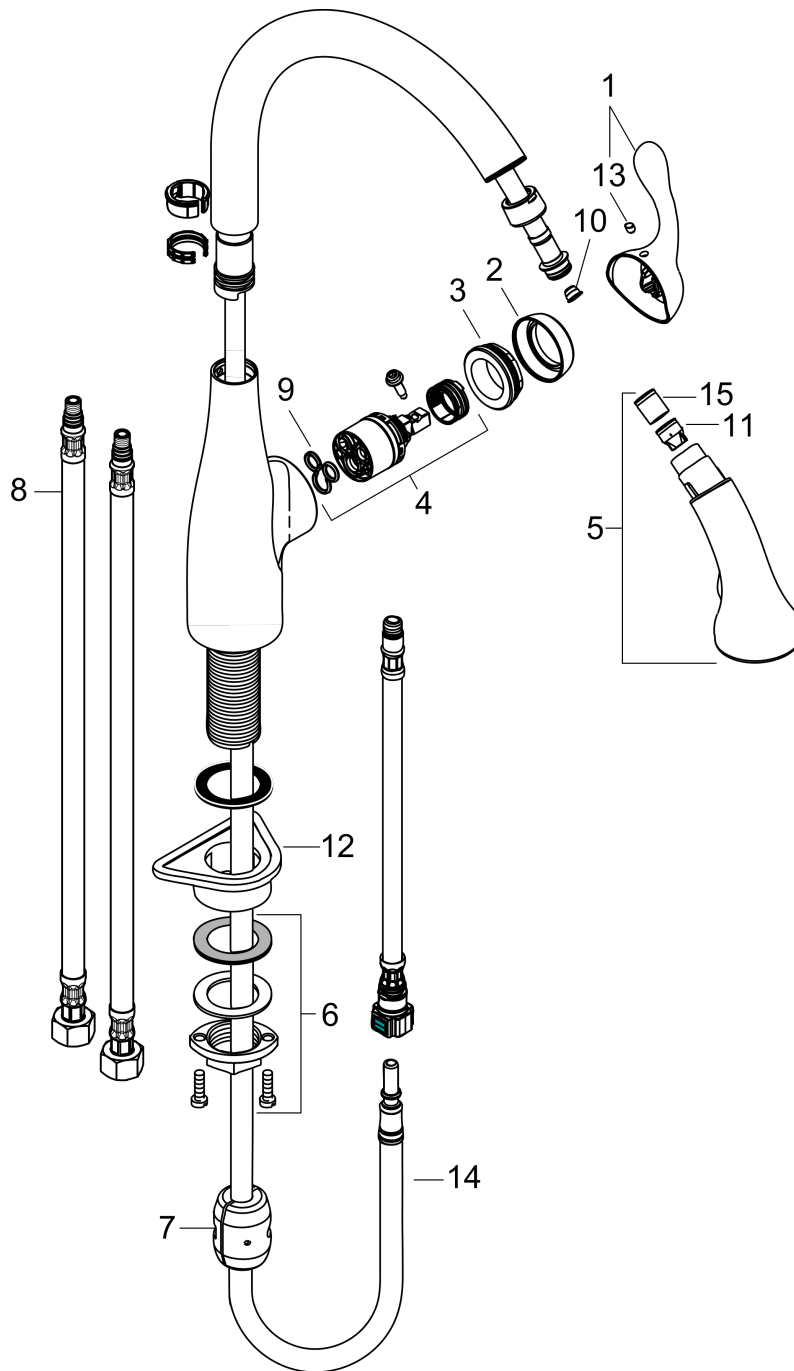

Allegro E Gourmet

Allegro E Gourmet 2-Spray HighArc Kitchen Faucet, Pull-Down, 1.75 GPM

Finishes : **chrome** Part no. : **04066000**

Description

Features

- Swivel range 150°
- Full and needle spray
- Locking spray diverter (reverts to default spray mode upon valve closing)
- MagFit magnetic sprayhead docking
- Flow: 1.75 GPM
- Ceramic cartridge
- 3/8" hoses

Item details

List Price \$ 683.00

Technology

Compliance

Product image

Scale drawing

Allegro E Gourmet

Allegro E Gourmet 2-Spray HighArc Kitchen Faucet, Pull-Down, 1.75 GPM

Finishes : chrome Part no. : 04066000

Exploded drawing

Year of production: >11/15

Allegro E Gourmet

Allegro E Gourmet 2-Spray HighArc Kitchen Faucet, Pull-Down, 1.75 GPM

Finishes : **chrome** Part no. : **04066000**

Spare parts list

Year of production: >11/15

Pos.	Description	Part no.	Price	PU
1	handle	98597001	-	1
2	flange	96468000	-	1
3	nut	96461000	-	1
4	cartridge, assy	92730000	-	1
5	handspray	98599001	-	1
6	fixing set (Ø 34)	95049000	-	1
7	weight	92500000	-	1
8	connection hose 35½" M8x0,75 3/8"	96316001	-	1
9	seal	95008000	-	1
10	filter	97735000	-	1
11	set of non return valves DW 15	97350000	-	1
12	support	97523000	-	1
13	screw cover	88655000	-	1
14	hose 1,50 m	88624000	-	1
15	non return valve	93218000	-	1